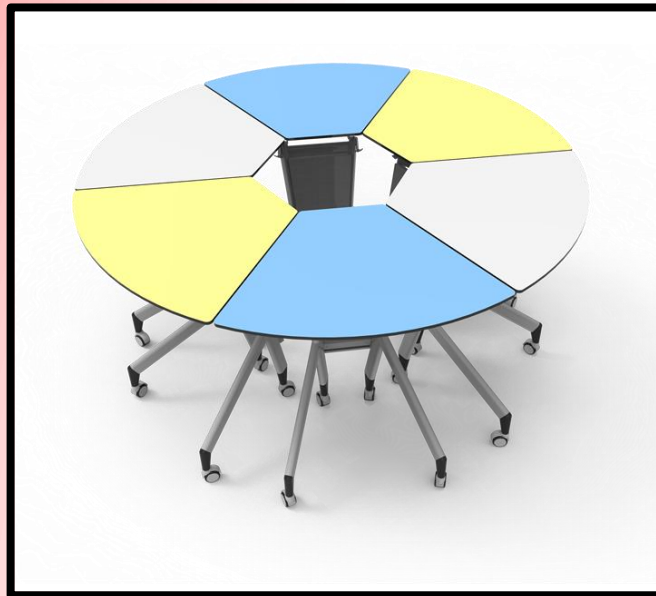

## TECHNICAL FEATURES

Colours: White/Green/Blue/Yellow

Compact laminate panel

For agile and adaptable learning spaces

In rows, waves, collaborative groups, individual desks,  
clustered round a mobile power

Tip top classroom table with wheels for horizontal stacking or  
fixed top without wheels

6-tables set

Single table size: (790L\*580W\*800H)mm

## TECHNICAL FEATURES

Standard color: Silver

High performance and mute casters

Can be charged up to 24 tablets at the same time

With 12 universal UK/EU power sockets + 12 USB charge

Size: (560L\*510W\*1062H)mm

# LIFT TABLE

TECHNICAL FEATURES	
<b>Material</b>	Laminate panel + ABS
<b>Size</b>	(746L*470W*715(+350)H)mm
<b>Adjustable height</b>	The height can be adjusted by 35cm, and the height can be adjusted freely for a variety of occasions
<b>Design</b>	Humanized bar design, desktop tilt while using the computer or for book security
<b>Slots</b>	Equipped with phone and tablet slots
<b>Folding</b>	Table plate folding, the table angle can be folded according to the demand
<b>Casters</b>	Move as you like, with brake caster
<b>Laminate panel features</b>	<ol style="list-style-type: none"> <li>1. Fire-resistant, heat-resistant, and smoke proof;</li> <li>2. Water proof, moisture proof, mildew proof, antibacterial and easy to clean;</li> <li>3. Wear-resistant, scratch-resistant, anti-collision;</li> <li>4. Environmentally friendly, non-toxic, tasteless, safe and hygienic;</li> <li>5. Strong stability, not easy to deform</li> </ol>