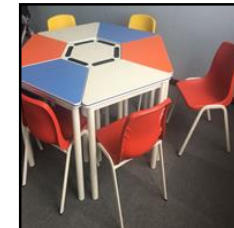

CUSTOMIZED INTERACTIVE CHAIRS - EXAMPLES - I

ITEM MODEL:
JC-HD04

POSSIBLE COLOURS:
BLUE/GREEN/
ORANGE/RED

SPECIFICATIONS:
- ROUND BASE (NO
ROTATING TABLE)
- ABS PLASTIC

ITEM MODEL:
JC-HD05

POSSIBLE COLOURS:
BLUE/GREEN/
ORANGE/RED

POSSIBLE COLOURS:
BLACK&WHITE

SPECIFICATIONS:
- SQUARE BASE (NO
ROTATING TABLE)
- CUSHION SEAT

CUSTOMIZED INTERACTIVE CHAIRS - EXAMPLES - II

ITEM MODEL:
JC-HD08

**POSSIBLE
COLOURS:**

BLUE/GREEN/
ORANGE/RED

SPECIFICATIONS:

- FIVE LEGS (NO ROTATING TABLE)
- ABS PLASTIC

ITEM MODEL:
JC-HD09A

**POSSIBLE
COLOURS:**

BLACK&ORANGE

SPECIFICATIONS:

- SIMPLE CHAIR (WITH TABLE)
- CUSHION SEAT

ITEM MODEL:
JC-HD9B

**POSSIBLE
COLOURS:**

BLACK&WHITE

SPECIFICATIONS:

- SIMPLE CHAIR (TABLE + BASKET + WHEELS)
- CUSHION SEAT

ITEM MODEL:
JC-HD10

**POSSIBLE
COLOURS:**

CUSTOMIZE

SPECIFICATIONS: