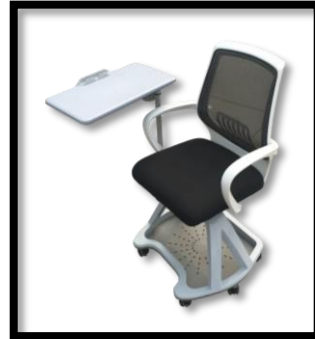

INTERACTIVE CHAIRS

JC-HD01

JC-HD02

With cushion seat

JC-HD03

JC-HD09

With cushion seat

TECHNICAL FEATURES	
Other colours	JC-HD01: Blue JC-HD09: Orange/Black
Material	ABS plastic + metal
Size	(610L*792,5W*884H)mm
Panel size	(560L*310W)mm
Panel bearing	30kg ± 2kg
Base diameter	545mm
Weight	18kg
Rotation angle	Tablet bracket rotation angle ≤ 90° Panel rotation angle ≤ 75°
Casters	6
Cup holder	Optional cup holder

CUSTOMIZED INTERACTIVE CHAIRS - EXAMPLES - I

ITEM MODEL:
JC-HD04

POSSIBLE COLOURS:
BLUE/GREEN/
ORANGE/RED

SPECIFICATIONS:
- ROUND BASE (NO
ROTATING TABLE)
- ABS PLASTIC

ITEM MODEL:
JC-HD05

POSSIBLE COLOURS:
BLUE/GREEN/
ORANGE/RED

POSSIBLE COLOURS:
BLACK&WHITE

SPECIFICATIONS:
- SQUARE BASE (NO
ROTATING TABLE)
- CUSHION SEAT

CUSTOMIZED INTERACTIVE CHAIRS - EXAMPLES - II

ITEM MODEL:
JC-HD08

**POSSIBLE
COLOURS:**

BLUE/GREEN/
ORANGE/RED

**POSSIBLE
COLOURS:**

BLACK&WHITE

SPECIFICATIONS:

- SIMPLE CHAIR (TABLE + BASKET + WHEELS)
- CUSHION SEAT

ITEM MODEL:
JC-HD10

**POSSIBLE
COLOURS:**

CUSTOMIZE

SPECIFICATIONS: